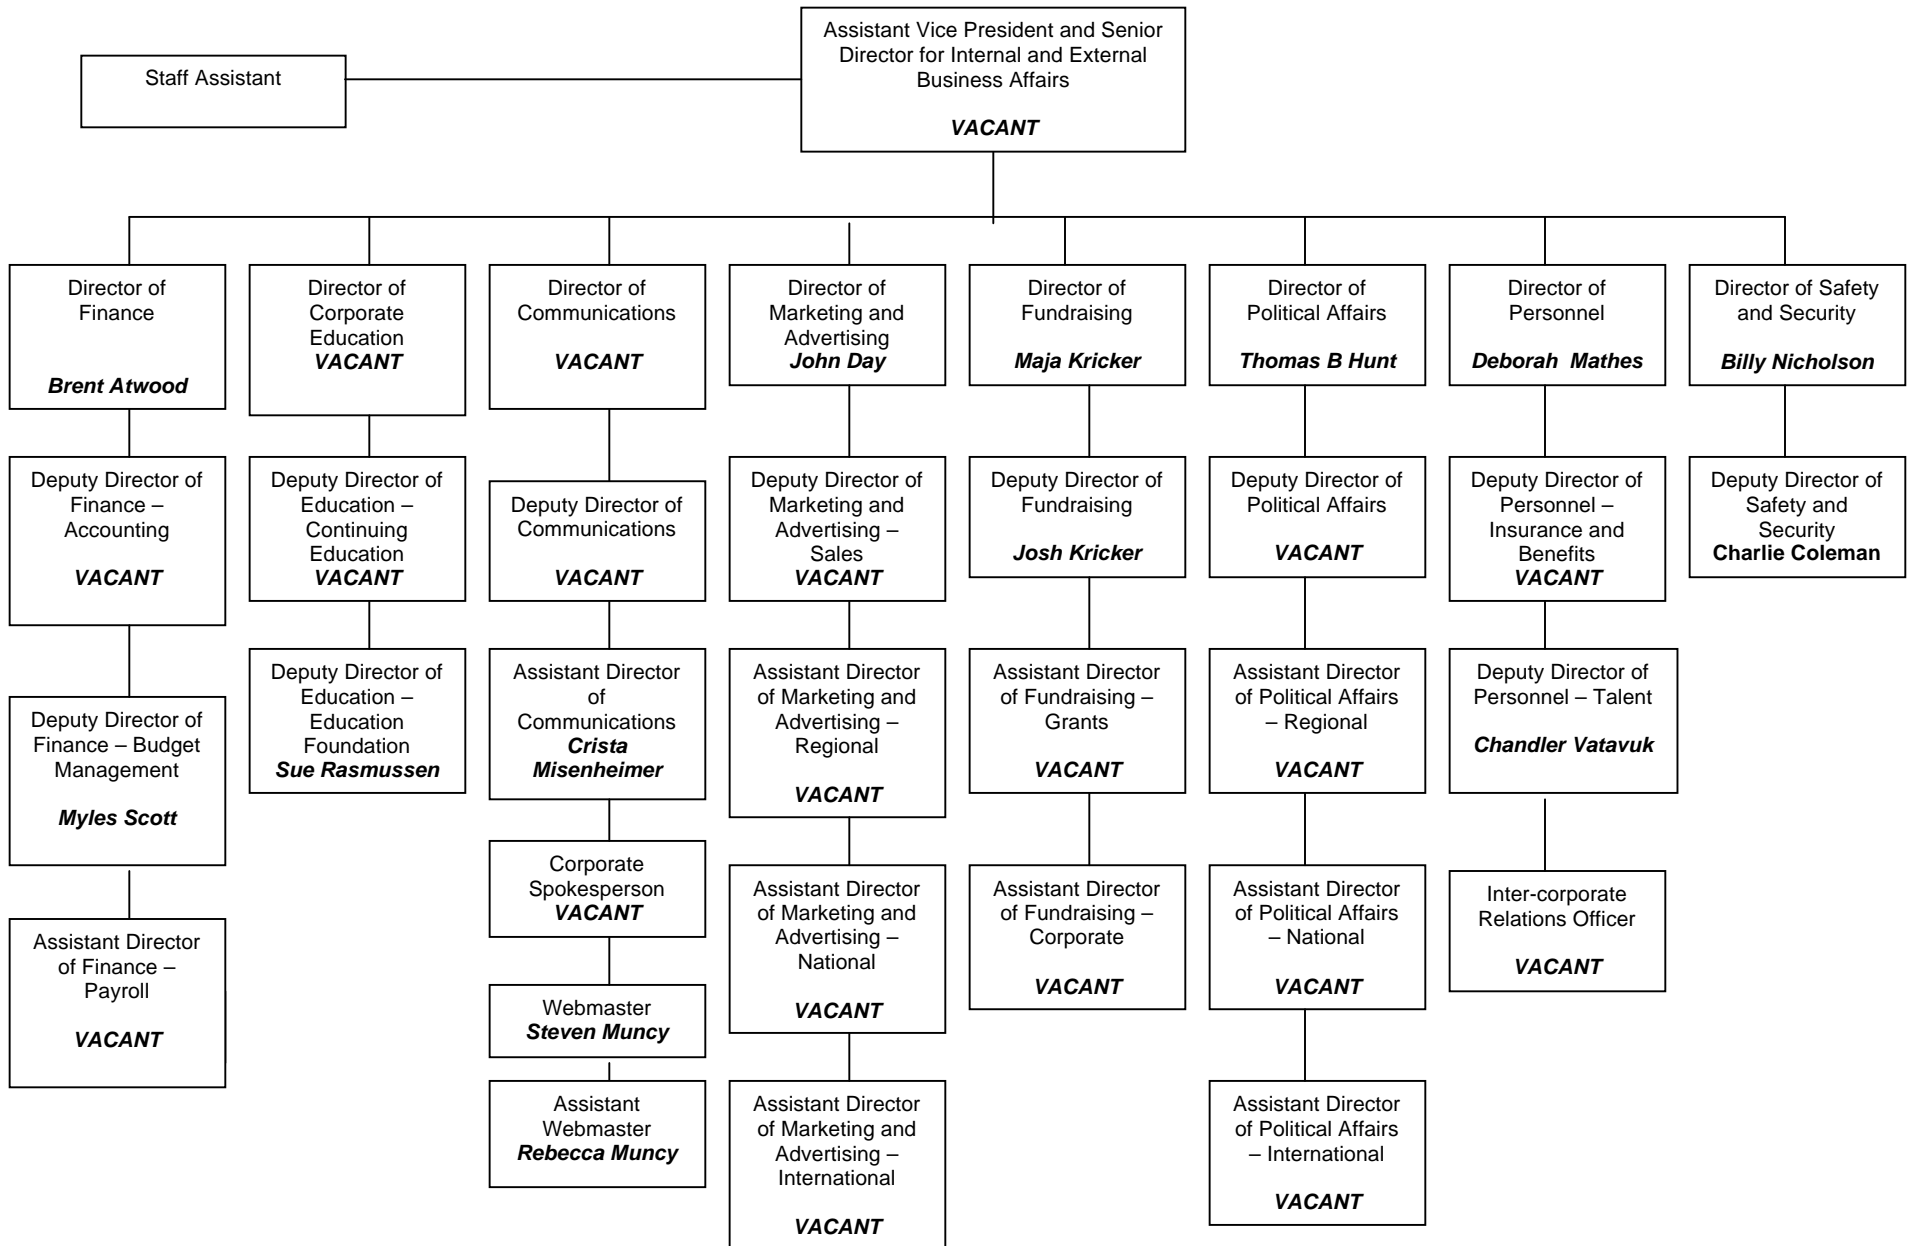

Eno River Media Production Corporation of America

Eno River Media Production Corporation of America
Production Cluster - Barchords

Eno River Media Production Corporation of America
Production Cluster
EEG Talent Chart

Eno River Media Production Corporation of America
Production Cluster
Eno Documentary Division

Eno River Media Production Corporation of America
Eno Entertainment Group

Eno River Media Production Corporation of America
Production Cluster
Eno Shorts Division

Eno River Media Production Corporation of America
Eno Television Group

Eno River Media Production Corporation of America
Production Cluster
ETG Talent Chart

Eno River Media Production Corporation of America
Production Cluster – Insight Indepth Production Hiatus 2007

Eno River Media Production Corporation of America
Production Cluster - Insight NC Production Hiatus 2007

Eno River Media Production Corporation of America

Internal and External Business Affairs

Eno River Media Production Corporation of America
Production Cluster
Eno Silver Screen Division – Impending