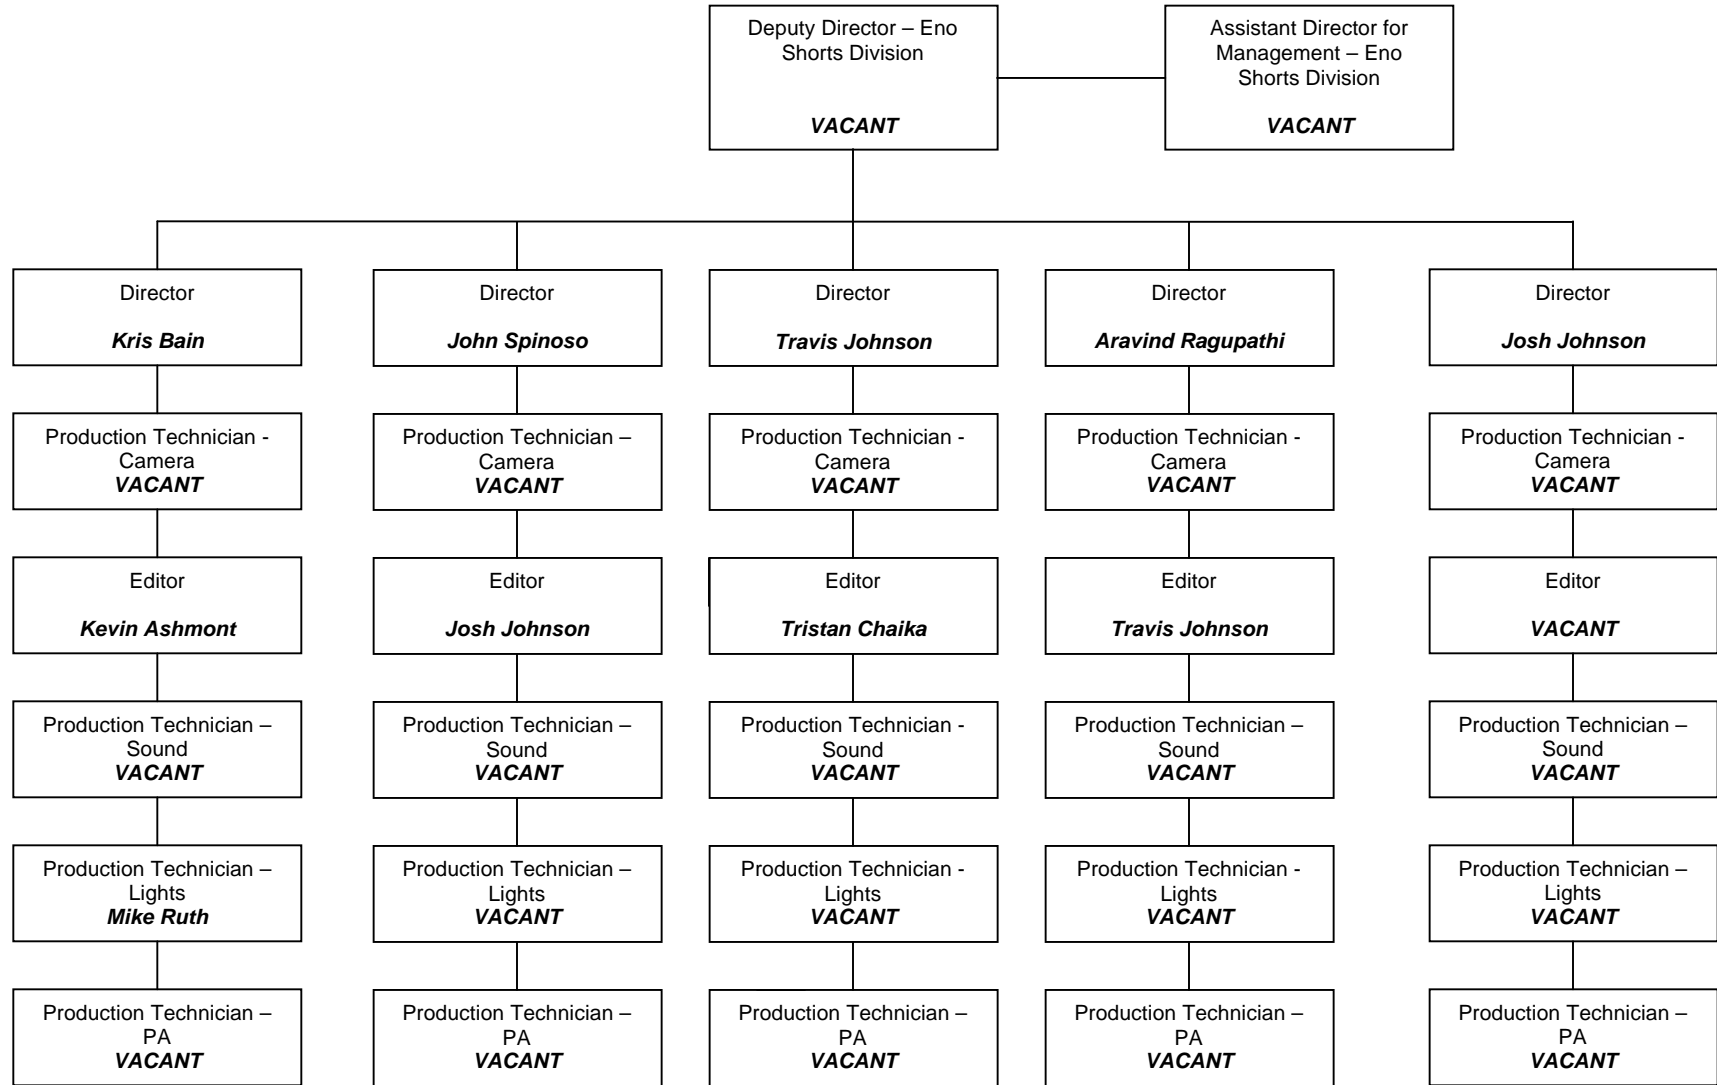

Eno River Media Production Corporation of America

Eno River Media Production Corporation of America
Production Cluster - Barchords

Eno River Media Production Corporation of America
Production Cluster
EEG Talent Chart

Eno River Media Production Corporation of America
Production Cluster
Eno Documentary Division

Eno River Media Production Corporation of America
Eno Entertainment Group

Eno River Media Production Corporation of America
Production Cluster
Eno Shorts Division

Eno River Media Production Corporation of America
Eno Television Group

Eno River Media Production Corporation of America
Production Cluster
ETG Talent Chart

Eno River Media Production Corporation of America
Production Cluster – Insight Indepth Production Hiatus 2007