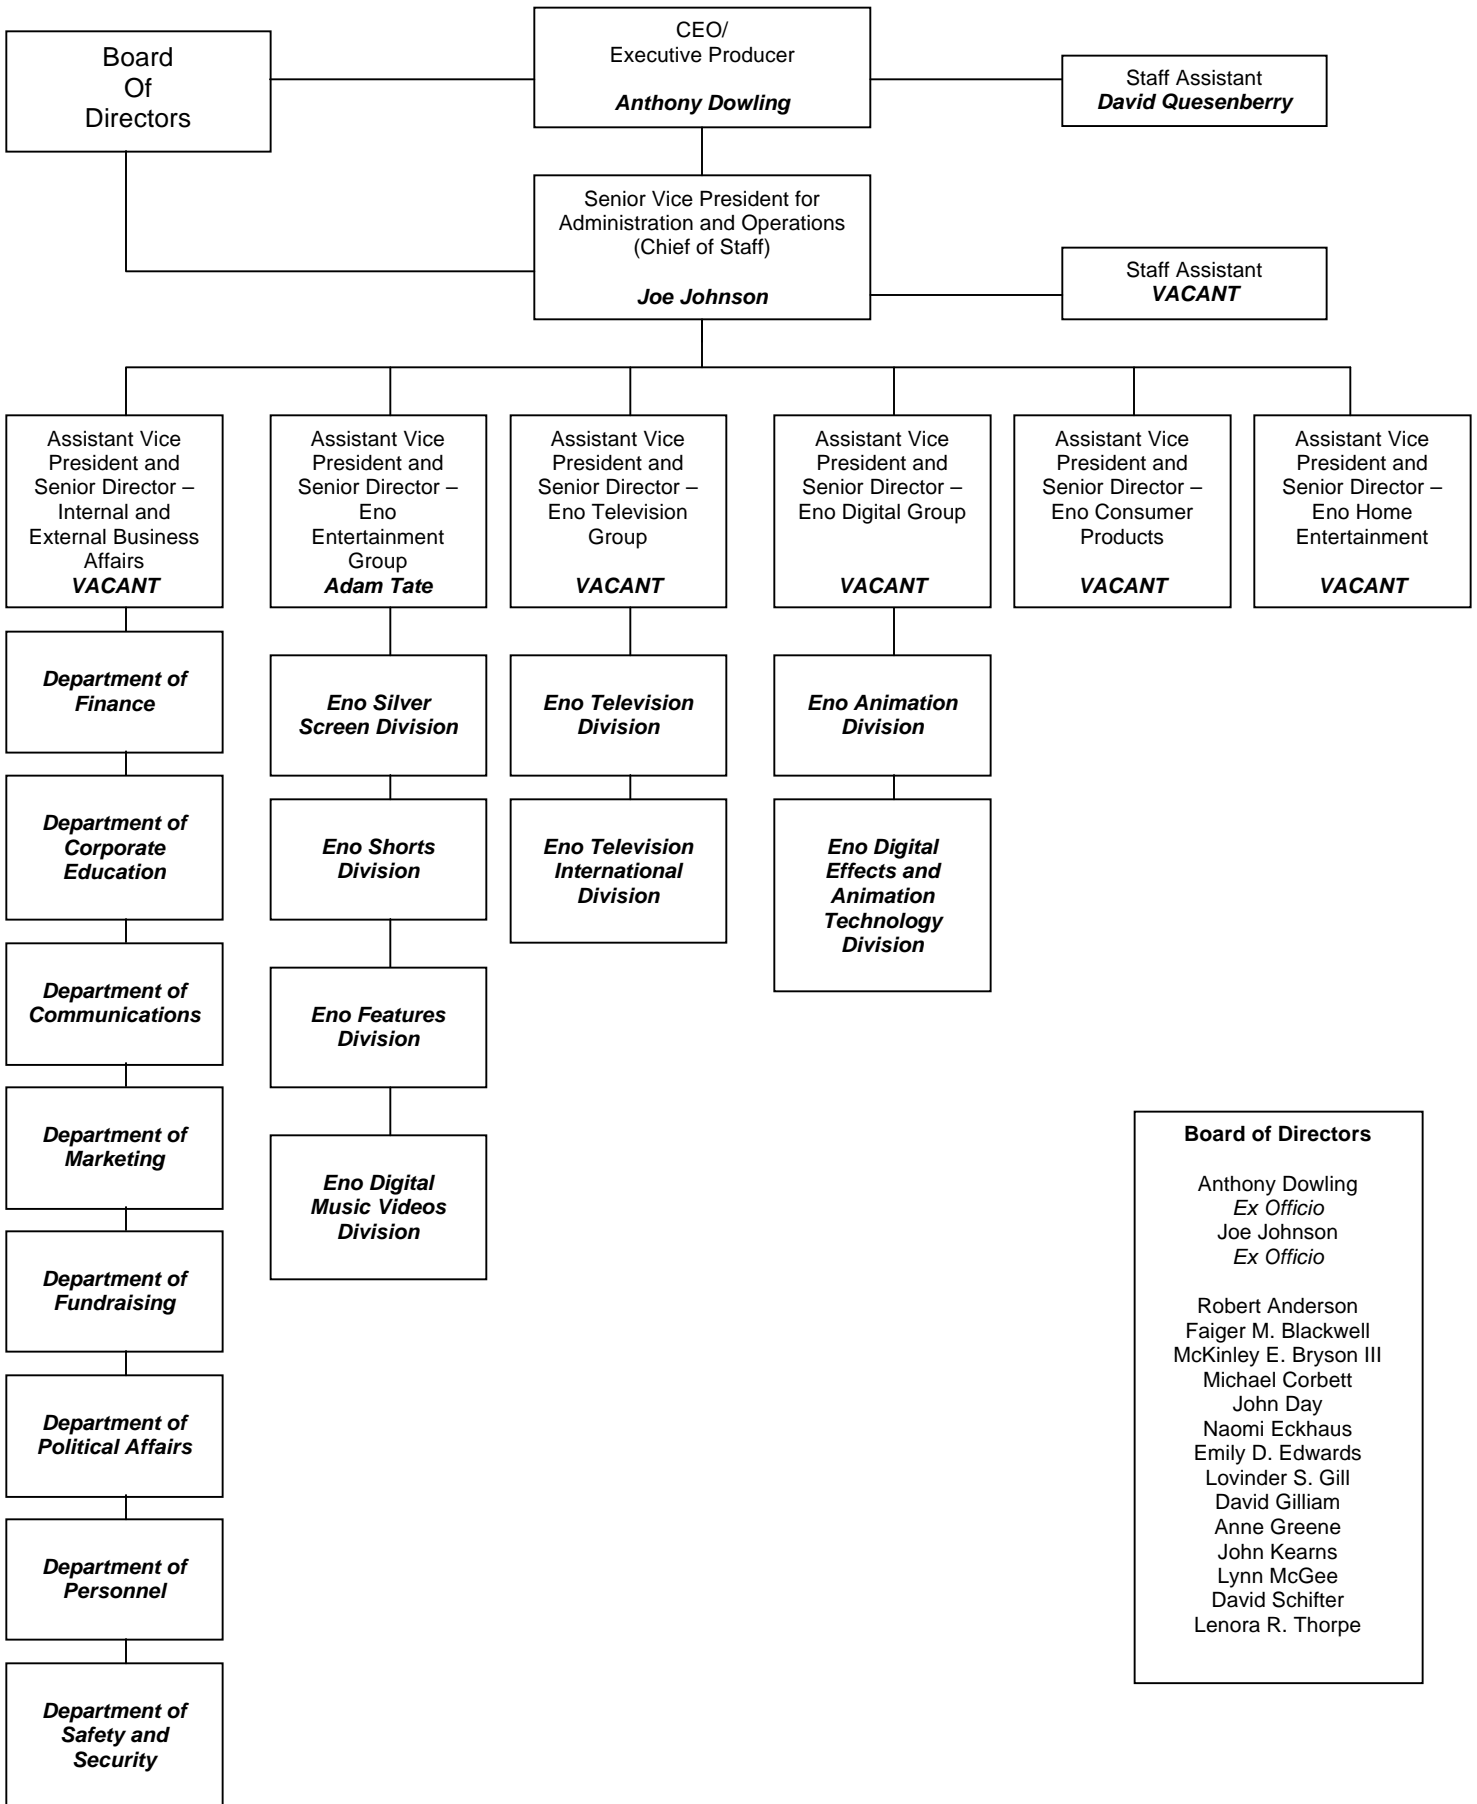

Eno River Media Production Corporation of America

Eno River Media Production Corporation of America
Production Cluster - Barchords

Eno River Media Production Corporation of America
Production Cluster
EEG Talent Chart

Eno River Media Production Corporation of America
Production Cluster
Eno Documentary Division

Eno River Media Production Corporation of America
Eno Entertainment Group

Eno River Media Production Corporation of America
Production Cluster
Eno Shorts Division

Eno River Media Production Corporation of America
Eno Television Group

Eno River Media Production Corporation of America
Production Cluster
ETG Talent Chart

Eno River Media Production Corporation of America
Production Cluster – Insight Indepth Production Hiatus 2007