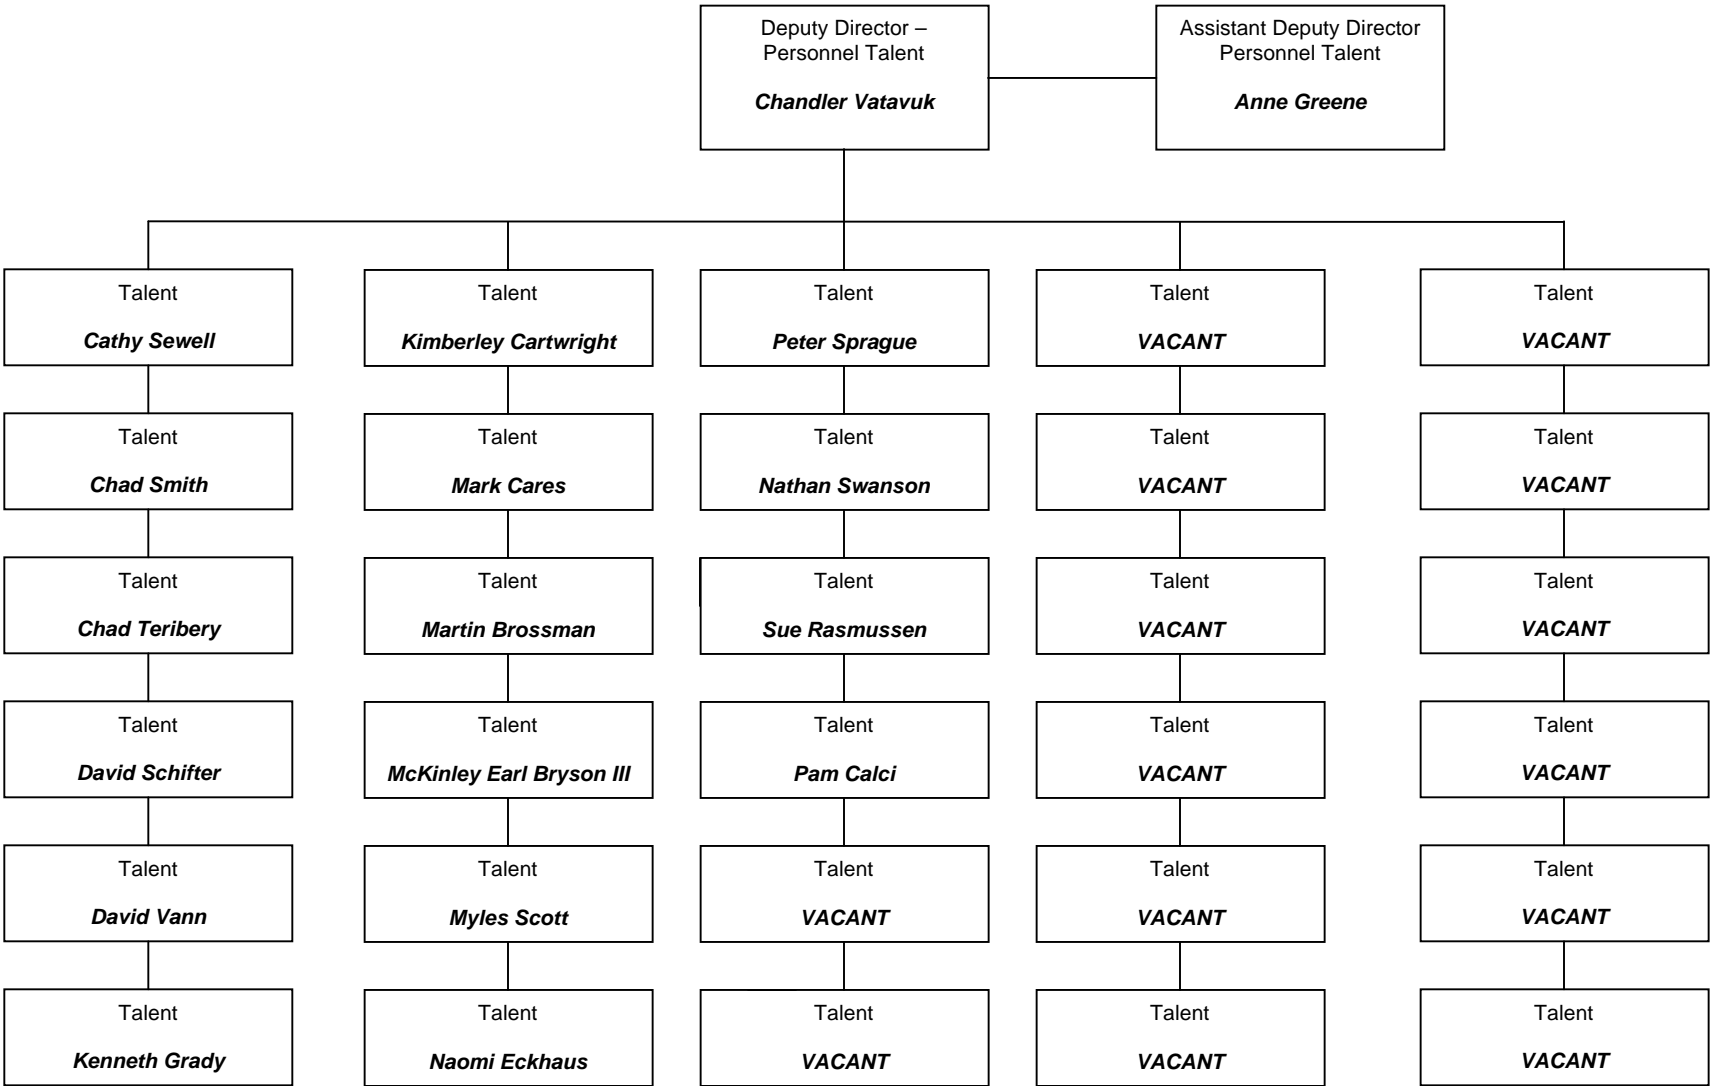

Eno River Media Production Corporation of America

Eno River Media Production Corporation of America
Production Cluster - Barchords

Eno River Media Production Corporation of America
Production Cluster
EEG Talent Chart

Eno River Media Production Corporation of America
Production Cluster
Eno Documentary Division

Eno River Media Production Corporation of America
Eno Entertainment Group

Eno River Media Production Corporation of America
Production Cluster
Eno Shorts Division

Eno River Media Production Corporation of America
Eno Television Group

Eno River Media Production Corporation of America
Production Cluster
ETG Talent Chart

Eno River Media Production Corporation of America
Production Cluster – Insight Indepth Production Hiatus 2007

Eno River Media Production Corporation of America
Production Cluster - Insight NC Production Hiatus 2007

Eno River Media Production Corporation of America

Internal and External Business Affairs

Eno River Media Production Corporation of America
Production Cluster
Eno Silver Screen Division – Impending