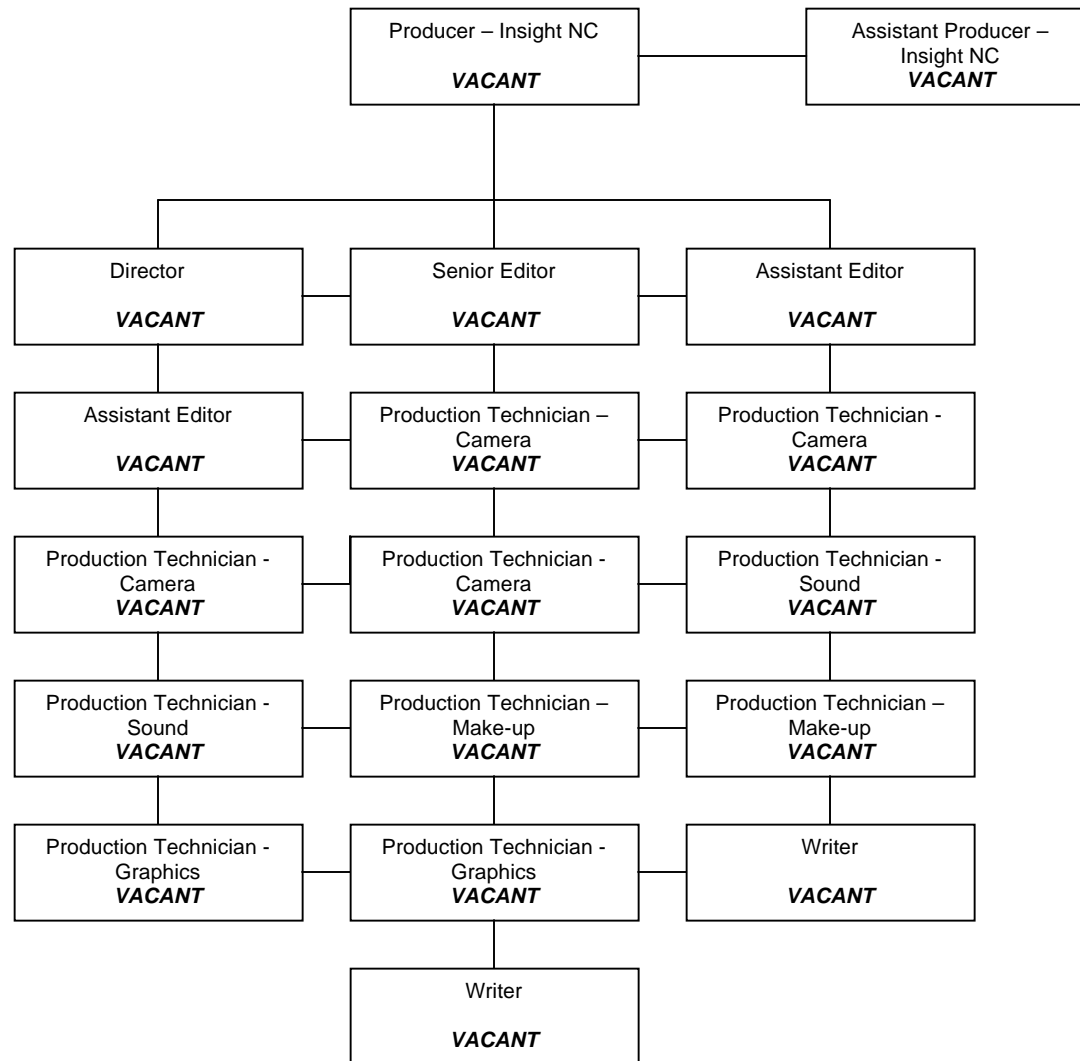

Eno River Media Production Corporation of America
Production Cluster - Insight NC Production Hiatus 2007