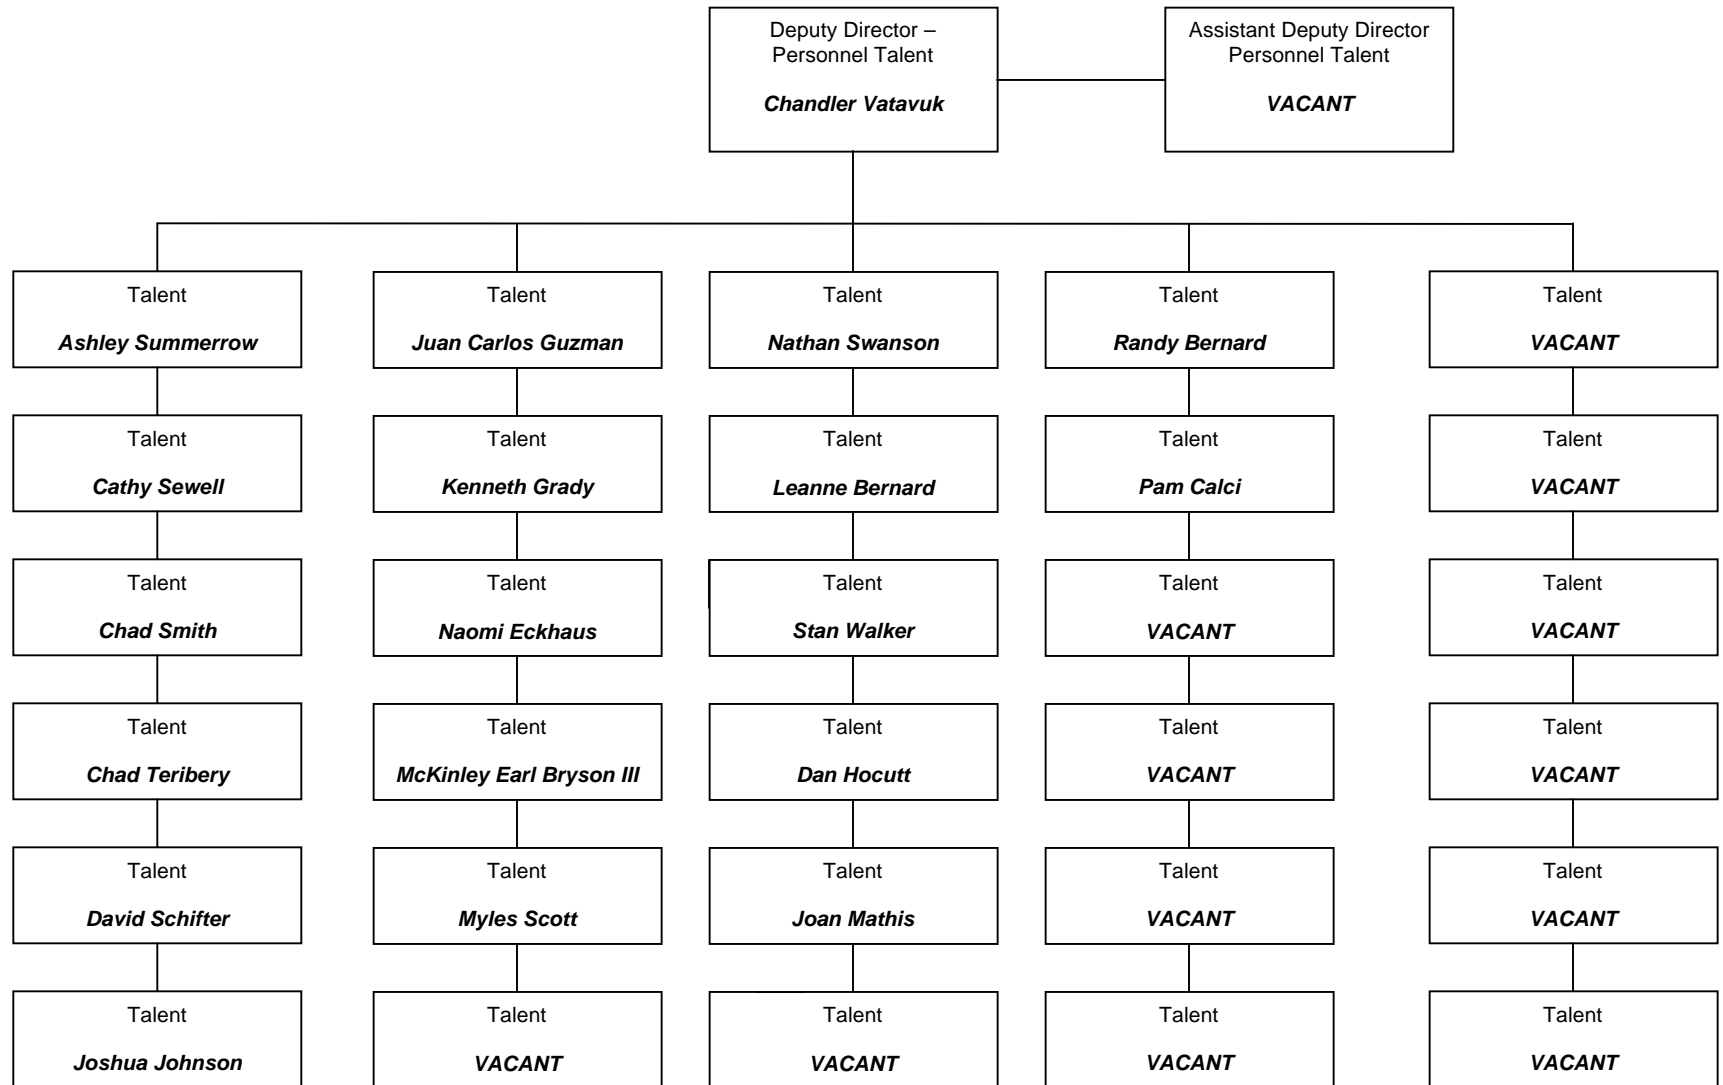

Eno River Media Production Corporation of America

Eno River Media Production Corporation of America
Production Cluster - Barchords

Eno River Media Production Corporation of America
Production Cluster
EEG Talent Chart

Eno River Media Production Corporation of America
Production Cluster
Eno Documentary Division

Eno River Media Production Corporation of America
Eno Entertainment Group

Eno River Media Production Corporation of America
Production Cluster
Eno Shorts Division

Eno River Media Production Corporation of America
Eno Television Group

Eno River Media Production Corporation of America
Production Cluster
ETG Talent Chart

Eno River Media Production Corporation of America
Production Cluster – Insight Indepth Production Hiatus 2007