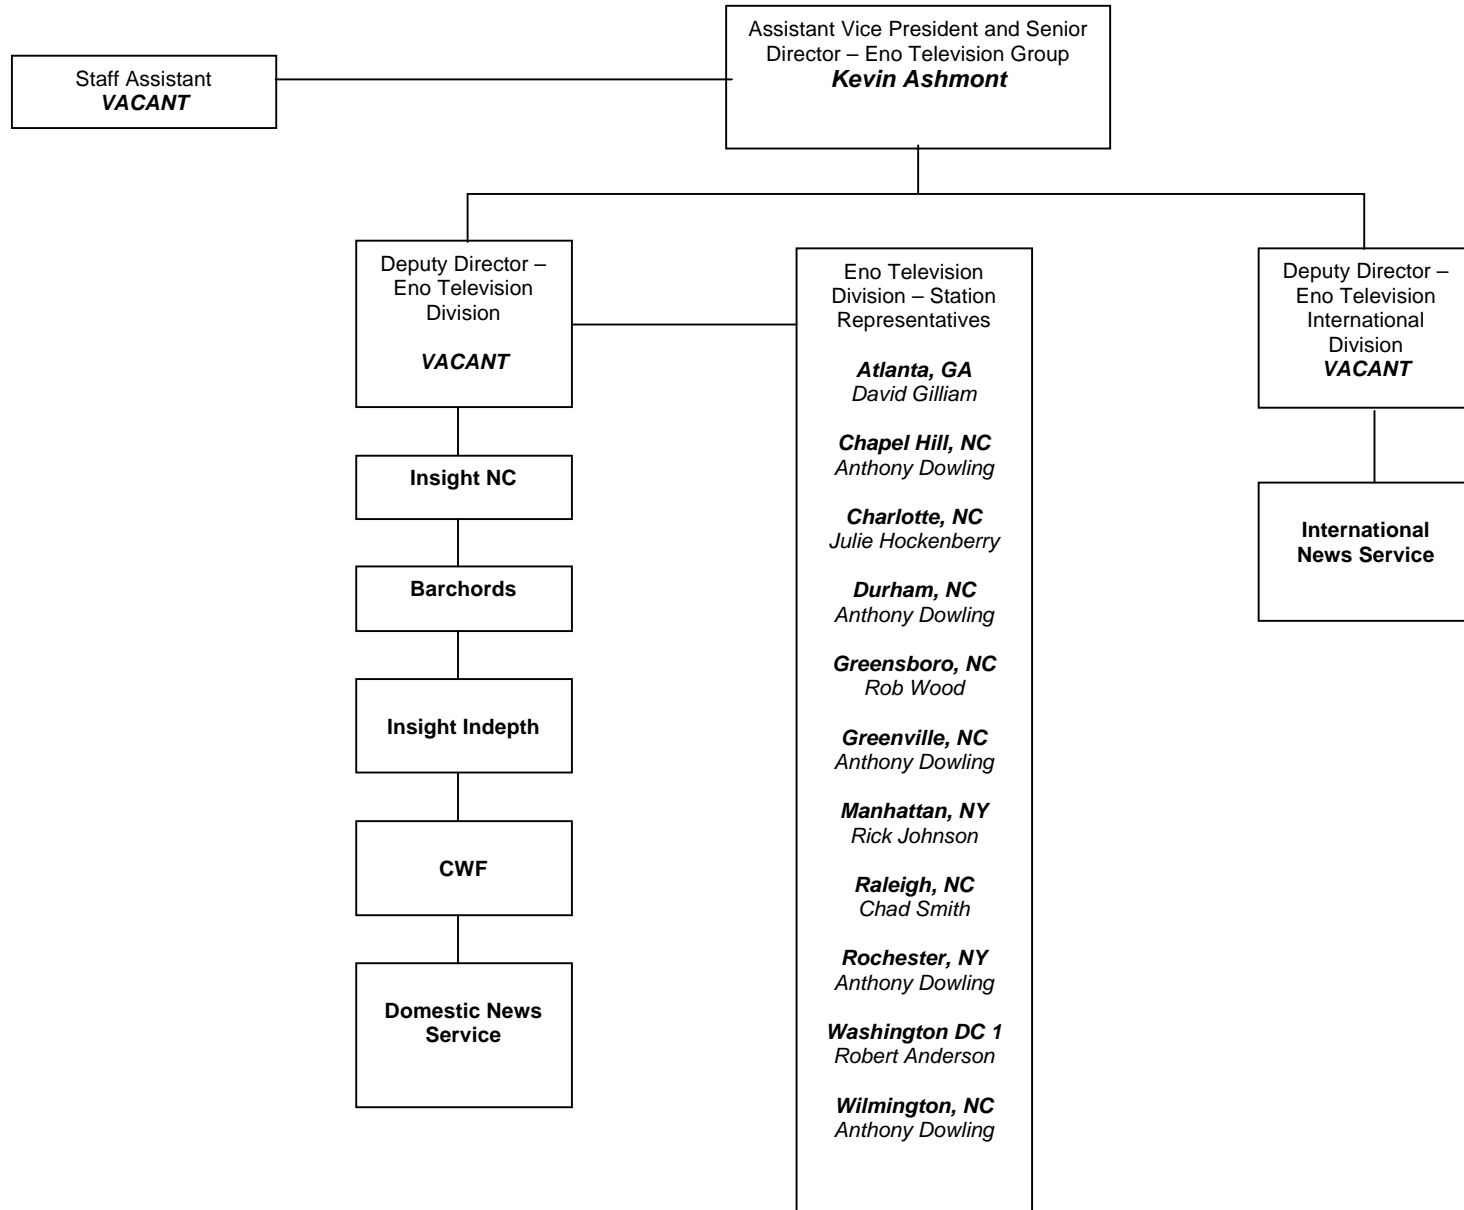

Eno River Media Production Corporation of America

Eno River Media Production Corporation of America
Production Cluster - Barchords

Eno River Media Production Corporation of America
Production Cluster
EEG Talent Chart

Eno River Media Production Corporation of America
Production Cluster
Eno Documentary Division

Eno River Media Production Corporation of America
Eno Entertainment Group

Eno River Media Production Corporation of America
Production Cluster
Eno Shorts Division

Eno River Media Production Corporation of America
Eno Television Group

Eno River Media Production Corporation of America
Production Cluster
ETG Talent Chart

Eno River Media Production Corporation of America
Production Cluster – Insight Indepth Production Hiatus 2007

Eno River Media Production Corporation of America
Production Cluster - Insight NC Production Hiatus 2007

Eno River Media Production Corporation of America

Internal and External Business Affairs

Eno River Media Production Corporation of America
Production Cluster
Eno Silver Screen Division – Impending