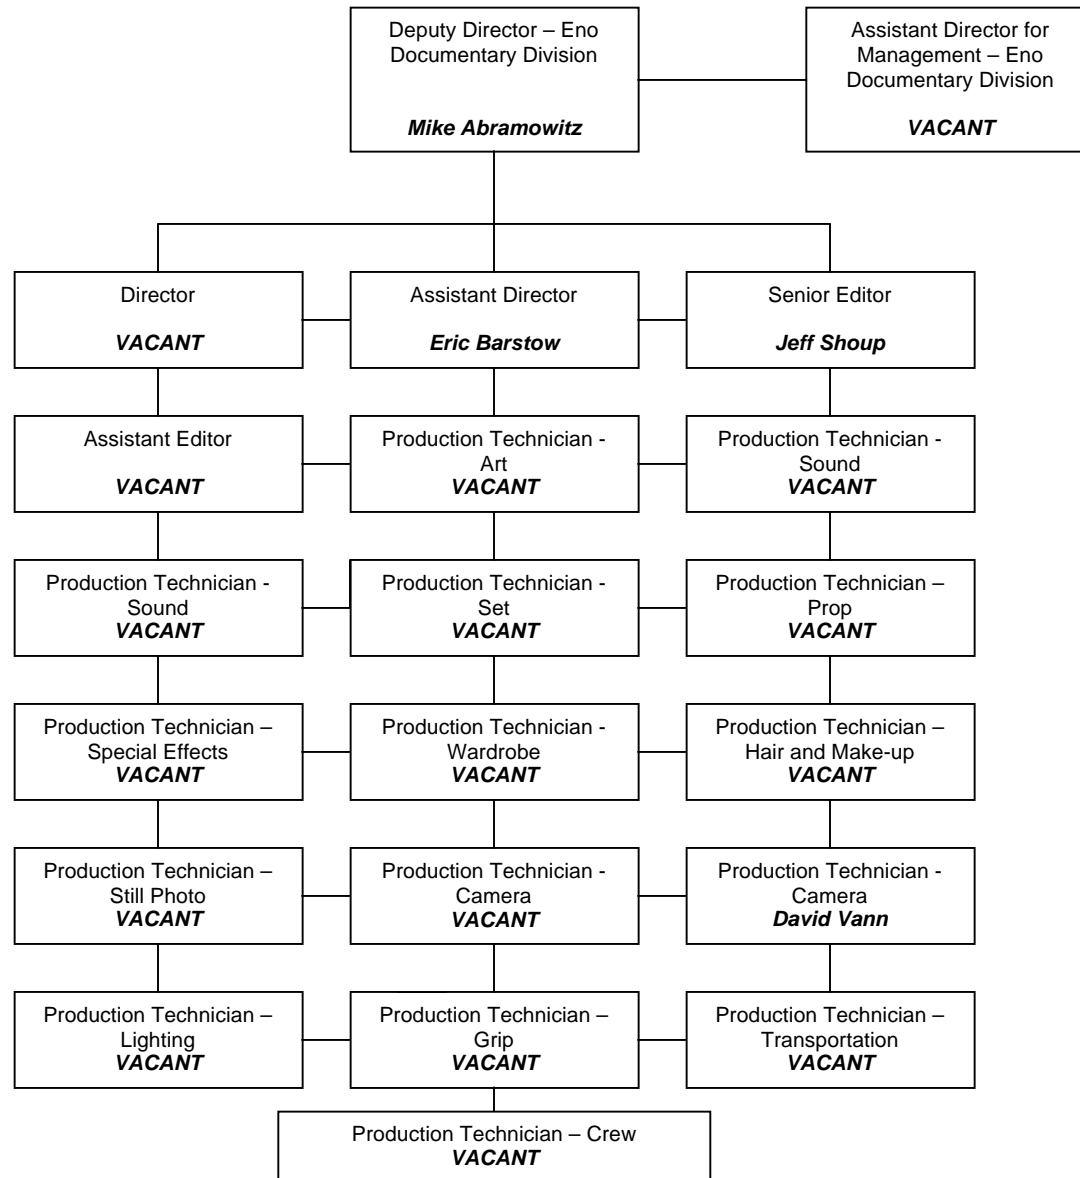

Eno River Media Production Corporation of America

Eno River Media Production Corporation of America
Production Cluster - Barchords

Eno River Media Production Corporation of America
Production Cluster
EEG Talent Chart

Eno River Media Production Corporation of America
Production Cluster
Eno Documentary Division

Eno River Media Production Corporation of America
Eno Entertainment Group

Eno River Media Production Corporation of America
Production Cluster
Eno Shorts Division

Eno River Media Production Corporation of America
Eno Television Group

Eno River Media Production Corporation of America
Production Cluster
ETG Talent Chart

Eno River Media Production Corporation of America
Production Cluster – Insight Indepth Production Hiatus 2007